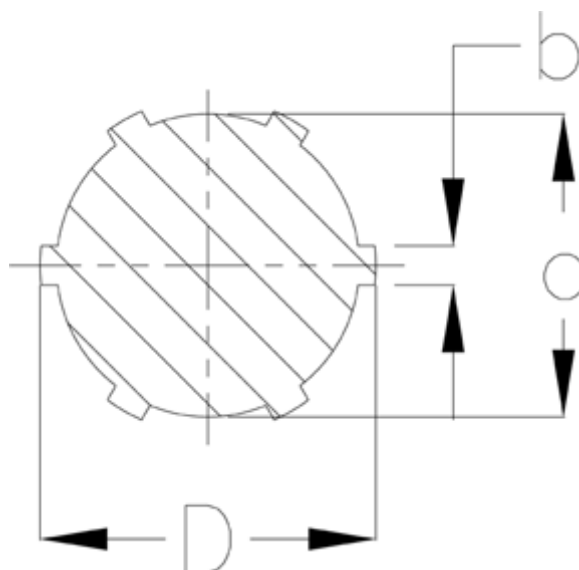

Data Sheet

Article number: 0752441500

Description: Spline shaft 1000524004
B6 x 21 x 25 length 1500

Measures

b = 5

d = 21

D = 25

Description = B 6x21x25

Length = 1500